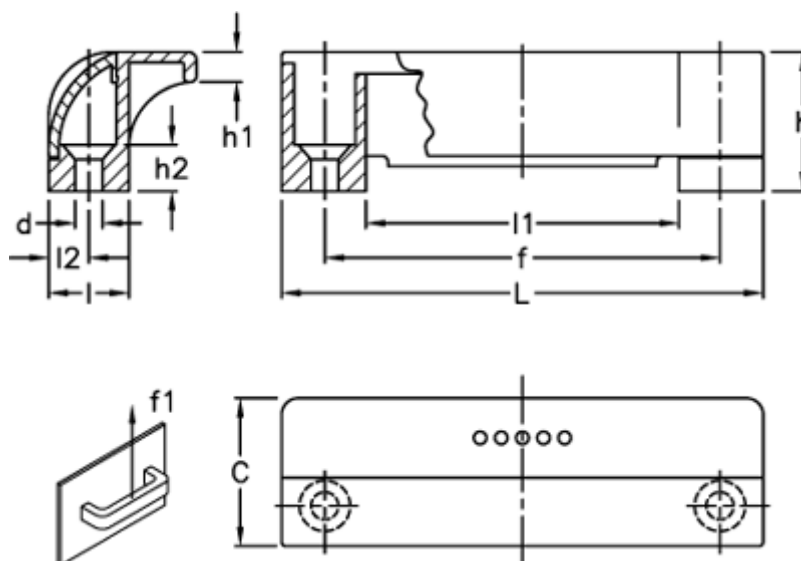

Article number: 23052651516  
Description: E+G Guard safety handle  
ESP.110-SH-C6

## Measures

C	= 35	L	= 114
d	= 6.5	l1	= 74
f	= 93,5 +/-0,5	l2	= 9.5
F1 (N)	= 1050		
h	= 33		
h1	= 7		
h2	= 11		
l	= 19		